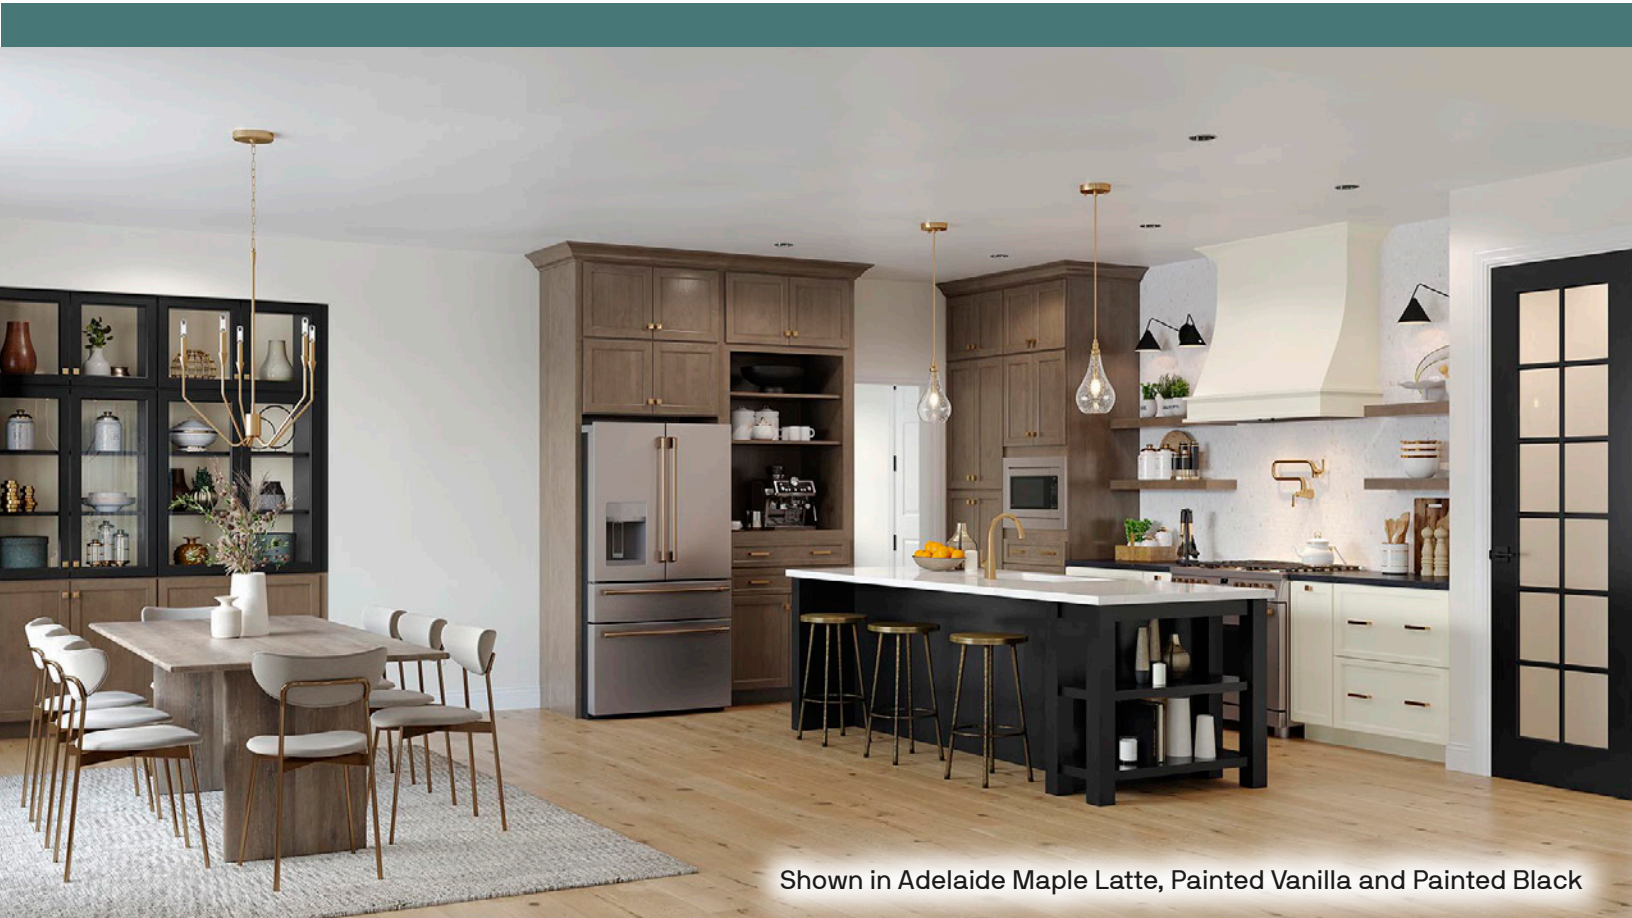

American  
woodmark®

Shown in Adelaide Maple Latte, Painted Vanilla and Painted Black

**SAVE 20%**

WHEN YOU SPEND LESS THAN \$10,000

OR

**SAVE 30%**

WHEN YOU SPEND \$10,000 OR MORE

**PROMOTIONAL SAVINGS**