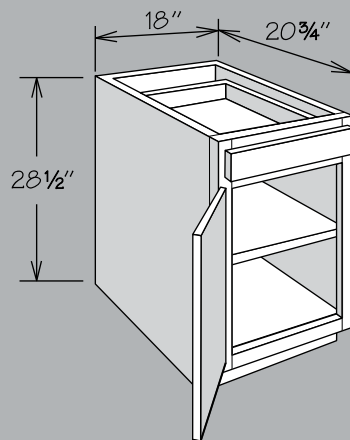

Desk Cabinets & Bookshelves

Dimensions

Width

12" to 36"

Height

28½" to 96"

Depth

12" to 24"
(Reduced Depth optional
on select cabinets)

SKU Coding

DDO

Cabinet Type
(e.g., DDO =
Desk Door Cabinet)

18

width
in inches

21

depth
in inches

Construction Options & Modifications

Desk Base cabinets are 12" to 24" wide, 28 1/2" high and 20 3/4" or 24" deep.

Cathedral doors are not available on Desk Base cabinets.

Single door Desk Base cabinets are hinged left and can be reversed in the field.