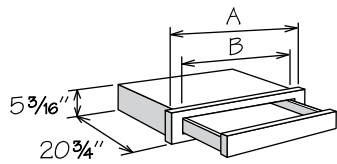

	A	B	Max. Trim
KDC27/21	27"	17 3/4"	21" (3" each side)
KDC33/27	33"	23 3/4"	27" (3" each side)
KDC36/33	36"	29 3/4"	33" (1 1/2" each side)

KDC27/21 KDC33/27 KDC36/33	RD

- Designed for Desk or Vanity installation
- Drawer front complements door style
- Field trimmable in depth to 18" or Reduced Depth Option is available to a minimum of 12"
- Field trimmable in height to 4 3/4"