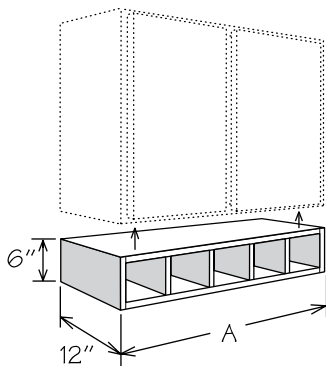

Desk Base cabinets are 12" to 24" wide, 28 1/2" high and 20 3/4" or 24" deep.

Cathedral doors are not available on Desk Base cabinets.

Single door Desk Base cabinets are hinged left and can be reversed in the field.

Deep Roll Out Tray Kit

DROT12	DROT1221	RD
DROT15	DROT1521	
DROT18	DROT1821	
DROT21	DROT2421	
DROT24		

- Field installation accessory
- Includes tray, all glide hardware and installation instructions

	A	B
DROT12	7 3/4"	21"
DROT15	10 3/4"	21"
DROT18	13 3/4"	21"
DROT21	16 3/4"	21"
DROT24	19 3/4"	21"
DROT1221	7 3/4"	18"
DROT1521	10 3/4"	18"
DROT1821	13 3/4"	18"
DROT2421	19 3/4"	18"

Storage Cube

	A
SC30	30"
SC36	36"
SC42	42"

- Designed for horizontal or vertical installation
- Vertical installation may require the use of fillers and/or molding which must be ordered separately
- Opening size is 5" wide x 4 1/2" high (horizontal) which will accommodate various storage needs
- Features 3/4" veneered engineered wood finished to match cabinet exterior
- Interior finished to match cabinet exterior
- Flush sides with no face frame or 1/4" reveals
- Cannot be retrofitted with Spice Drawer cabinet drawers