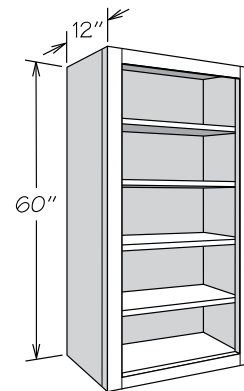

**Wall Bookshelves
60" High**

BSPLY1860 BSPLY2460 BSPLY3060 BSPLY3660	FE
	ID
	RD

- All Plywood Construction standard
- Interior finished to match cabinet exterior
- Features four adjustable 3/4" plywood shelves
- Shelving packaged separately for field installation