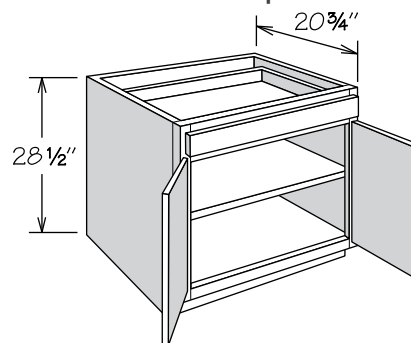

Desk Wastebasket Cabinet

1 Bottom Mount Wastebasket
21" Deep

DWBB1821

- APC
- FE
- PE
- RTK

- Available with CushionClose
- Full-height door
- Features one silver plastic 35-quart capacity bin
- Wastebasket rests in a natural maple plywood frame
- Feature heavy-duty 132-pound rated glides
- Includes bag storage tray at rear
- Decorative hardware strongly recommended
- Storage tray NOT dishwasher safe

Desk Door Cabinet

1 Door, 1 Drawer
21" Deep

DDO1221
DDO1521
DDO1821
DDO2121

- APC
- CFO
- FE
- PE
- RD
- RTK

- One full-depth adjustable shelf
- May be accessorized with one Deep Roll Out Tray (DROT)
- Recommend mounting Deep Roll Out Tray on cabinet floor

Desk Door Cabinet

2 Doors, 1 Drawer
21" Deep

DDO2421 BUTT

- APC
- CFO
- FE
- PE
- RD
- RTK

- One full-depth adjustable shelf
- May be accessorized with one Deep Roll Out Tray (DROT)
- Recommend mounting Deep Roll Out Tray on cabinet floor