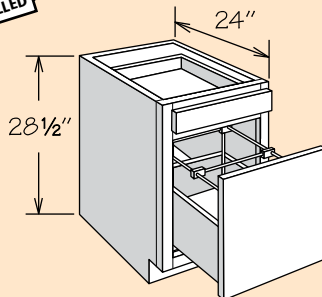

Desk Door Cabinet

2 Doors, 1 Drawer
21" Deep

DDO2421 BUTT

- APC
- CFO
- FE
- PE
- RD
- RTK

- One full-depth adjustable shelf
- May be accessorized with one Deep Roll Out Tray (DROT)
- Recommend mounting Deep Roll Out Tray on cabinet floor

Desk Drawer Cabinet

3 Drawers
21" Deep

DDR1221
DDR1521
DDR1821
DDR2121
DDR2421

APC
CFO
FE
PE
RD
RTK

- One large and two standard drawers
- Large drawer cannot be used as a file drawer

Desk File Pull Out

1 Drawer, 1 Door Pull Out
24" Deep