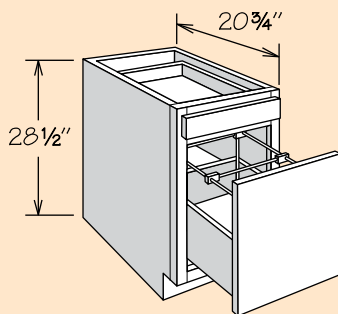

Desk Base cabinets are 12" to 24" wide, 28 1/2" high and 20 3/4" or 24" deep.

Cathedral doors are not available on Desk Base cabinets.

Single door Desk Base cabinets are hinged left and can be reversed in the field.

Inset toe kick construction requires BTK8 matching toe kick – must be ordered separately.

Desk File Pull Out

1 Drawer, 1 Door Pull Out
21" Deep

DFDC1821

- APC
- FE
- PE
- RTK

- One standard top drawer
- File system installs in a natural maple drawer body
- File system packaged separately for field installation
- Accepts letter or legal-size hanging files