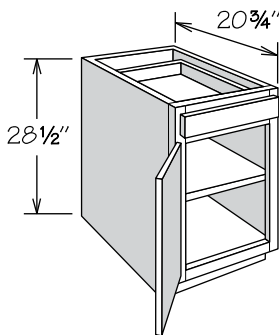

Inset toe kick construction requires BTK8 matching toe kick – must be ordered separately.

Desk File Pull Out

1 Drawer, 1 Door Pull Out
21" Deep

DFDC1821

- APC
- FE
- PE
- RTK

- One standard top drawer
- File system installs in a natural maple drawer body
- File system packaged separately for field installation
- Accepts letter or legal-size hanging files

Desk Wastebasket Cabinet

1 Bottom Mount Wastebasket
21" Deep

DWBB1821

- APC
- FE
- PE
- RTK

- Available with CushionClose
- Full-height door
- Features one silver plastic 35-quart capacity bin
- Wastebasket rests in a natural maple plywood frame
- Feature heavy-duty 132-pound rated glides
- Includes bag storage tray at rear
- Decorative hardware strongly recommended
- Storage tray NOT dishwasher safe

Desk Door Cabinet

1 Door, 1 Drawer
21" Deep

DDO1221
DDO1521
DDO1821
DDO2121

- APC
- CFO
- FE
- PE
- RD
- RTK

- One full-depth adjustable shelf
- May be accessorized with one Deep Roll Out Tray (DROT)
- Recommend mounting Deep Roll Out Tray on cabinet floor

Desk Door Cabinet

2 Doors, 1 Drawer
21" Deep

DDO2421 BUTT

- APC
- CFO
- FE
- PE
- RD
- RTK

- One full-depth adjustable shelf
- May be accessorized with one Deep Roll Out Tray (DROT)
- Recommend mounting Deep Roll Out Tray on cabinet floor