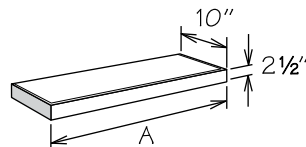

Floating Shelf

SKU	A	Max. Load
FLSH2410	24"	30 lbs.
FLSH3010	30"	37 lbs.
FLSH3610	36"	45 lbs.
FLSH4210	42"	52 lbs.
FLSH4810	48"	60 lbs.

FLSH2410
FLSH3010
FLSH3610
FLSH4210
FLSH4810

- Not trimmable
- Finished on all sides to match cabinet exterior
- Features veneered engineered wood top and bottom and solid wood front and sides
- When installed between two cabinets, Furniture Ends (FE) is recommended for adjacent cabinets
- Must be secured to studs in wall
- Installation instructions, mounting brackets and screws included