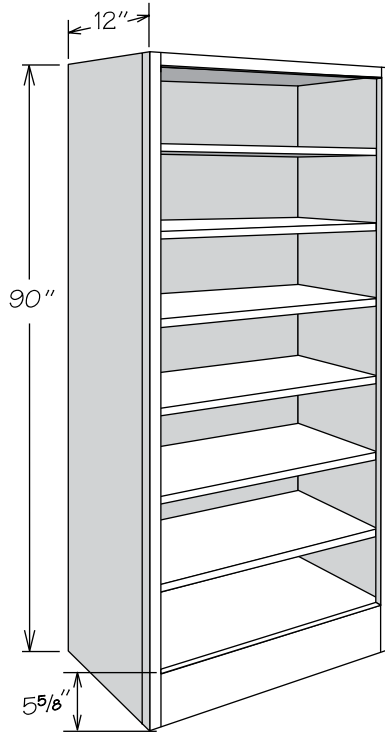

Desk Cabinets & Bookshelves

Dimensions

Width

12" to 36"

Height

28½" to 96"

Depth

12" to 24"
(Reduced Depth optional
on select cabinets)

Desk Base cabinets are 12" to 24" wide, 28 1/2" high and 20 3/4" or 24" deep.

Cathedral doors are not available on Desk Base cabinets.

Single door Desk Base cabinets are hinged left and can be reversed in the field.

**Wall Bookshelves
60" High**

BSPLY1860 BSPLY2460 BSPLY3060 BSPLY3660	FE
	ID
	RD

- All Plywood Construction standard
- Interior finished to match cabinet exterior
- Features four adjustable 3/4" plywood shelves
- Shelving packaged separately for field installation

Tall Bookshelves
84" High

Tall Bookshelves
90" High

Tall Bookshelves
93" & 96" High

BSPPLY1884
BSPPLY2484
BSPPLY3084
BSPPLY3684

FE
ID
RD

- All Plywood Construction standard
- Interior finished to match cabinet exterior
- Flush furniture toe kick
- Features five adjustable 3/4" plywood shelves
- Shelving packaged separately for field installation