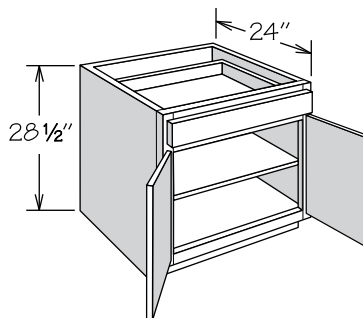

Desk Door Cabinet

1 Door, 1 Drawer
24" Deep

DDO1224
DDO1524
DDO1824
DDO2124

APC
CFO
FE
PE
RD
RTK

- One full-depth adjustable shelf
- May be accessorized with one Deep Roll Out Tray (DROT)
- Recommend mounting Deep Roll Out Tray on cabinet floor

Desk Door Cabinet

2 Doors, 1 Drawer
24" Deep

DDO2424 BUTT

APC
CFO
FE
PE
RD
RTK

- One full-depth adjustable shelf
- May be accessorized with one Deep Roll Out Tray (DROT)
- Recommend mounting Deep Roll Out Tray on cabinet floor