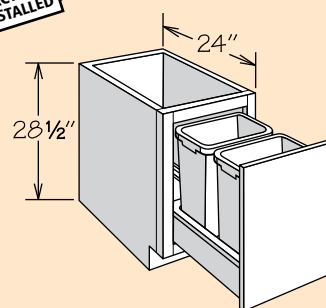

Desk Wastebasket Cabinet

2 Bottom Mount Wastebaskets
24" Deep

DWBB1824

APC
FE
PE
RTK

- Full-height door
- Features two silver plastic 35-quart capacity bins
- Wastebasket rests in a natural maple plywood frame
- Features heavy-duty 132-pound rated glides
- Decorative hardware strongly recommended