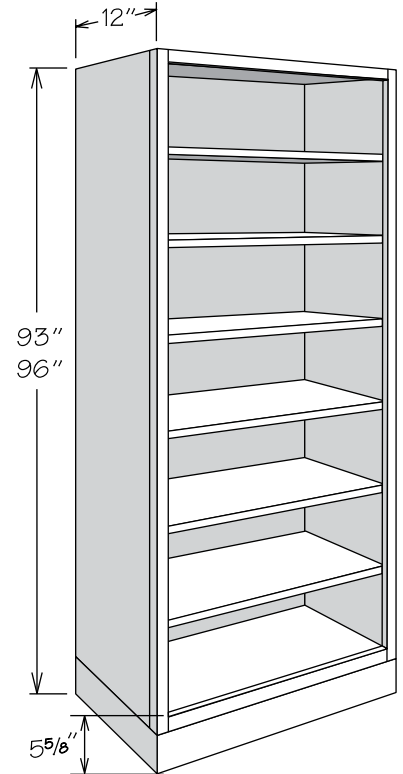

Desk Cabinets & Bookshelves

Dimensions

Width

12" to 36"

Height

28½" to 96"

Depth

12" to 24"
(Reduced Depth optional
on select cabinets)

Desk Base cabinets are 12" to 24" wide, 28 1/2" high and 20 3/4" or 24" deep.

Cathedral doors are not available on Desk Base cabinets.

Single door Desk Base cabinets are hinged left and can be reversed in the field.

**Wall Bookshelves
60" High**

BSPLY1860 BSPLY2460 BSPLY3060 BSPLY3660	FE
	ID
	RD

- All Plywood Construction standard
- Interior finished to match cabinet exterior
- Features four adjustable 3/4" plywood shelves
- Shelving packaged separately for field installation

Tall Bookshelves
84" High

Tall Bookshelves
90" High

Tall Bookshelves
93" & 96" High

BSPPLY1884
BSPPLY2484
BSPPLY3084
BSPPLY3684

FE
ID
RD

- All Plywood Construction standard
- Interior finished to match cabinet exterior
- Flush furniture toe kick
- Features five adjustable 3/4" plywood shelves
- Shelving packaged separately for field installation