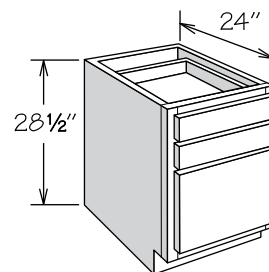

Desk Drawer Cabinet

3 Drawers
24" Deep

DDR1224
DDR1524
DDR1824
DDR2124
DDR2424

APC
CFO
FE
PE
RD
RTK

- One large and two standard drawers
- Large drawer cannot be used as a file drawer