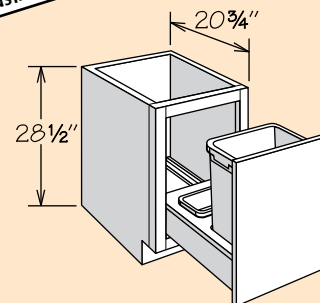

Desk Base cabinets are 12" to 24" wide, 28 1/2" high and 20 3/4" or 24" deep.

Cathedral doors are not available on Desk Base cabinets.

Single door Desk Base cabinets are hinged left and can be reversed in the field.

Inset toe kick construction requires BTK8 matching toe kick – must be ordered separately.

Desk File Pull Out

1 Drawer, 1 Door Pull Out
21" Deep

DFDC1821

- APC
- FE
- PE
- RTK

- One standard top drawer
- File system installs in a natural maple drawer body
- File system packaged separately for field installation
- Accepts letter or legal-size hanging files

Desk Wastebasket Cabinet

1 Bottom Mount Wastebasket
21" Deep

DWBB1821

- APC
- FE
- PE
- RTK

- Available with CushionClose
- Full-height door
- Features one silver plastic 35-quart capacity bin
- Wastebasket rests in a natural maple plywood frame
- Feature heavy-duty 132-pound rated glides
- Includes bag storage tray at rear
- Decorative hardware strongly recommended
- Storage tray NOT dishwasher safe

Desk Door Cabinet

1 Door, 1 Drawer
21" Deep

DDO1221
DDO1521
DDO1821
DDO2121

- APC
- CFO
- FE
- PE
- RD
- RTK

- One full-depth adjustable shelf
- May be accessorized with one Deep Roll Out Tray (DROT)
- Recommend mounting Deep Roll Out Tray on cabinet floor