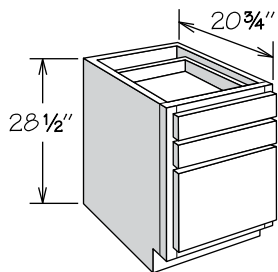

Desk Drawer Cabinet

3 Drawers
21" Deep

DDR1221
DDR1521
DDR1821
DDR2121
DDR2421

APC
CFO
FE
PE
RD
RTK

- One large and two standard drawers
- Large drawer cannot be used as a file drawer