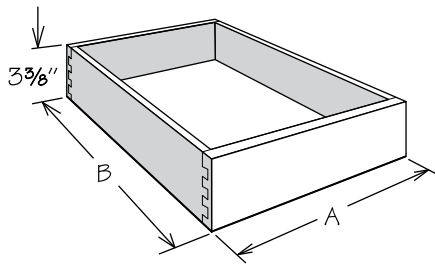

Deep Roll Out Tray Kit

DROT12	DROT1221	RD
DROT15	DROT1521	
DROT18	DROT1821	
DROT21	DROT2421	
DROT24		

- Field installation accessory
- Includes tray, all glide hardware and installation instructions

	A	B
DROT12	7 3/4"	21"
DROT15	10 3/4"	21"
DROT18	13 3/4"	21"
DROT21	16 3/4"	21"
DROT24	19 3/4"	21"
DROT1221	7 3/4"	18"
DROT1521	10 3/4"	18"
DROT1821	13 3/4"	18"
DROT2421	19 3/4"	18"