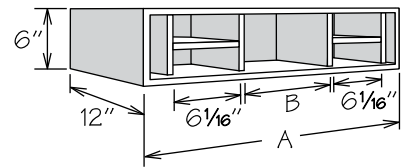

**Shelf Under Cabinet Organizer
27" & 30" Wide**

	A	B
SUCO27	27"	8 7/8"
SUCO30	30"	11 3/8"

SUCO27 SUCO30

- SUCO27 installs below 27" wide Wall cabinet
- SUCO30 installs below 30" wide Wall cabinet
- Features 1/2" veneered engineered wood finished to match cabinet exterior
- Flush sides with no face frame or 1/4" reveals
- Opening is 5" high