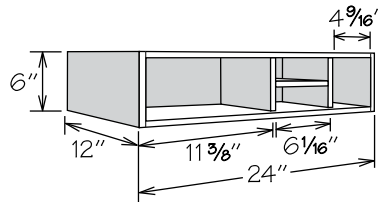

**Shelf Under Cabinet Organizer
24" Wide**

SUCO24

- SUCO24 installs below 24" wide Wall cabinet
- Features 1/2" veneered engineered wood finished to match cabinet exterior
- Flush sides with no face frame or 1/4" reveals
- Opening is 5" high