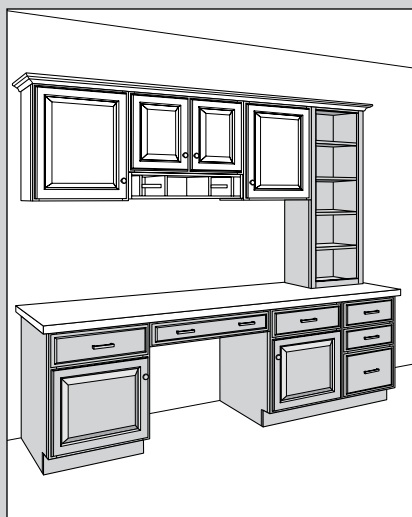

Desk Cabinets & Bookshelves

Dimensions

Width

12" to 36"

Height

28½" to 96"

Depth

12" to 24"
(Reduced Depth optional
on select cabinets)

SKU Coding

DDO

Cabinet Type
(e.g., DDO =
Desk Door Cabinet)

18

width
in inches

21

depth
in inches

Construction Options & Modifications

Desk Base cabinets are 12" to 24" wide, 28 1/2" high and 20 3/4" or 24" deep.

Cathedral doors are not available on Desk Base cabinets.

Single door Desk Base cabinets are hinged left and can be reversed in the field.