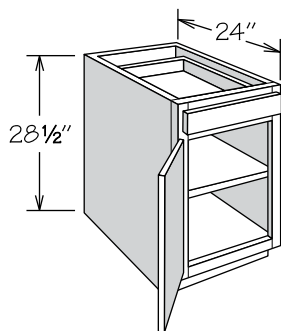

Desk Wastebasket Cabinet

2 Bottom Mount Wastebaskets
24" Deep

DWBB1824

APC
FE
PE
RTK

- Full-height door
- Features two silver plastic 35-quart capacity bins
- Wastebasket rests in a natural maple plywood frame
- Features heavy-duty 132-pound rated glides
- Decorative hardware strongly recommended

Desk Door Cabinet

1 Door, 1 Drawer
24" Deep

DDO1224
DDO1524
DDO1824
DDO2124

APC
CFO
FE
PE
RD
RTK

- One full-depth adjustable shelf
- May be accessorized with one Deep Roll Out Tray (DROT)
- Recommend mounting Deep Roll Out Tray on cabinet floor

Desk Door Cabinet

2 Doors, 1 Drawer
24" Deep

DDO2424 BUTT

APC
CFO
FE
PE
RD
RTK

- One full-depth adjustable shelf
- May be accessorized with one Deep Roll Out Tray (DROT)
- Recommend mounting Deep Roll Out Tray on cabinet floor