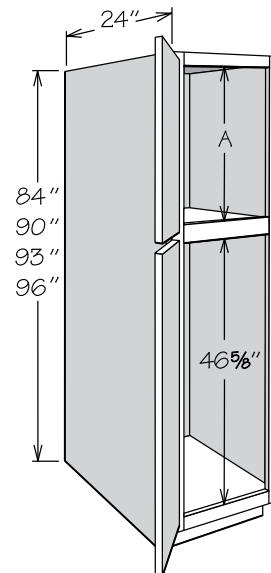

Utility Cabinet
24" Deep • 2 Doors
No Shelves

	A
84" High	26 7/8"
90" High	32 1/8"
93" High	35 1/8"
96" High	38 1/8"

- UT1224 X 84
- UT1524 X 84
- UT1824 X 84
- UT1524 X 90
- UT1824 X 90
- UT1524 X 93
- UT1824 X 93
- UT1524 X 96
- UT1824 X 96

APC
CFO
FE
■ MI
PE
RD

- UT1224 X 84 SD
- UT1524 X 84 SD
- UT1824 X 84 SD
- UT1524 X 90 SD
- UT1824 X 90 SD
- UT1524 X 93 SD
- UT1824 X 93 SD
- UT1524 X 96 SD
- UT1824 X 96 SD

- Shelving and optional interior accessories may be ordered separately – refer to Utility Cabinet Accessories for details
- Cabinet backs are pre-drilled to accept up to four Deep Roll Out Trays in lower section
- 4" inset toe kick assembly shipped inside 93" and 96" high cabinets - seam will be visible between toe kick box and side of cabinet