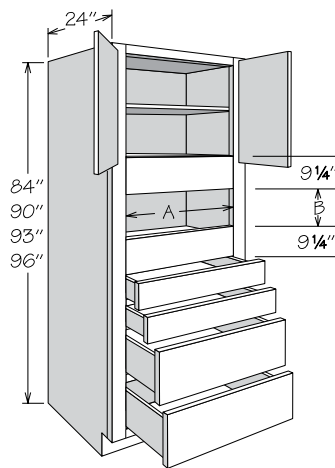

Single Oven Cabinet

2 Butt Doors • 4 Drawers

Number Shelves

84" High	0
90" High	1
93" High	2
96" High	2

Cut Out Dimensions	A		B	
	Actual	Max.	Actual	Max.
OVS2784 BUTT 4DWR	20 3/4"	25"	10 1/8"	25 3/8"
OVS3084 BUTT 4DWR	23 3/4"	28"	10 1/8"	25 3/8"
OVS3384 BUTT 4DWR	26 3/4"	31"	10 1/8"	25 3/8"
OVS2790 AS BUTT 4DWR	20 3/4"	25"	9 3/4"	25"
OVS3090 AS BUTT 4DWR	23 3/4"	28"	9 3/4"	25"
OVS3390 AS BUTT 4DWR	26 3/4"	31"	9 3/4"	25"
OVS2793 AS BUTT 4DWR	20 3/4"	25"	10 1/8"	25 3/8"
OVS3093 AS BUTT 4DWR	23 3/4"	28"	10 1/8"	25 3/8"
OVS3393 AS BUTT 4DWR	26 3/4"	31"	10 1/8"	25 3/8"
OVS2796 AS BUTT 4DWR	20 3/4"	25"	10 1/8"	25 3/8"
OVS3096 AS BUTT 4DWR	23 3/4"	28"	10 1/8"	25 3/8"
OVS3396 AS BUTT 4DWR	26 3/4"	31"	10 1/8"	25 3/8"

OVS2784 BUTT 4DWR	APC
OVS3084 BUTT 4DWR	CFO
OVS3384 BUTT 4DWR	FE
	PE
	RD
OVS2790 AS BUTT 4DWR	
OVS3090 AS BUTT 4DWR	
OVS3390 AS BUTT 4DWR	
OVS2793 AS BUTT 4DWR	
OVS3093 AS BUTT 4DWR	
OVS3393 AS BUTT 4DWR	
OVS2796 AS BUTT 4DWR	
OVS3096 AS BUTT 4DWR	
OVS3396 AS BUTT 4DWR	

- Order Oven Support Shelf (OSS__) separately
- Two standard and two large drawers
- Refer to appliance manufacturer's specifications for adequate clearances and required installation materials
- Heat Shield Kit (HSK) recommended for Thermofoil door styles