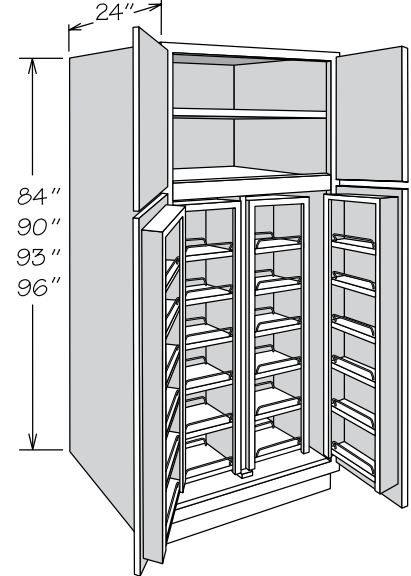

Utility Cabinet

24" Deep • 4 Butt Doors
With Pantry Storage

	Number Shelves Top Section
84" High	1
90" High	2
93" High	3
96" High	3

■ UT3624 X 84 PCDS BUTT	APC
■ UT3624 X 90 PCDS BUTT	FE
■ UT3624 X 93 PCDS BUTT	■ MI
■ UT3624 X 96 PCDS BUTT	PE

- UT3624 X 84 PCDS BUTT SD
- UT3624 X 90 PCDS BUTT SD
- UT3624 X 93 PCDS BUTT SD
- UT3624 X 96 PCDS BUTT SD

- Accessories and shelving packaged separately for field installation and include:
  - Pantry Swing Out Kit (PCSK36)
  - Two Pantry Door Shelf Kits (PDSK18)
  - Utility Cabinet Shelf and Pilaster Kit (PSK36)
- Full-depth adjustable shelves are 3/4" engineered wood and edge banded on front edge only
- 4" inset toe kick assembly shipped inside 93" and 96" high cabinets - seam will be visible between toe kick box and side of cabinet
- Minimum filler width of 4 1/2" recommended for installation of this cabinet next to deeper adjacent objects including cabinets, walls, appliances and countertops