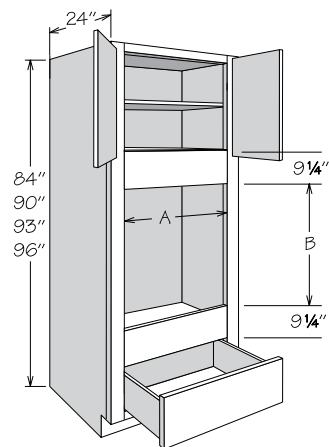

Double Oven Cabinet
2 Butt Doors • 1 Large Drawer

Number Shelves

84" High	0
90" High	1
93" High	2
96" High	2

Cut Out Dimensions	A		B	
	Actual	Max.	Actual	Max.
OVD2784 BUTT 1DDWR	20 3/4"	25"	33 7/16"	48 13/16"
OVD3084 BUTT 1DDWR	23 3/4"	28"	33 7/16"	48 13/16"
OVD3384 BUTT 1DDWR	26 3/4"	31"	33 7/16"	48 13/16"
OVD2790 AS BUTT 1DDWR	20 3/4"	25"	33 7/16"	48 7/16"
OVD3090 AS BUTT 1DDWR	23 3/4"	28"	33 7/16"	48 7/16"
OVD3390 AS BUTT 1DDWR	26 3/4"	31"	33 7/16"	48 7/16"
OVD2793 AS BUTT 1DDWR	20 3/4"	25"	33 7/16"	48 13/16"
OVD3093 AS BUTT 1DDWR	23 3/4"	28"	33 7/16"	48 13/16"
OVD3393 AS BUTT 1DDWR	26 3/4"	31"	33 7/16"	48 13/16"
OVD2796 AS BUTT 1DDWR	20 3/4"	25"	33 7/16"	48 13/16"
OVD3096 AS BUTT 1DDWR	23 3/4"	28"	33 7/16"	48 13/16"
OVD3396 AS BUTT 1DDWR	26 3/4"	31"	33 7/16"	48 13/16"

OVD2784 BUTT 1DDWR	APC
OVD3084 BUTT 1DDWR	CFO
OVD3384 BUTT 1DDWR	FE
	RD
OVD2790 AS BUTT 1DDWR	
OVD3090 AS BUTT 1DDWR	
OVD3390 AS BUTT 1DDWR	
OVD2793 AS BUTT 1DDWR	
OVD3093 AS BUTT 1DDWR	
OVD3393 AS BUTT 1DDWR	
OVD2796 AS BUTT 1DDWR	
OVD3096 AS BUTT 1DDWR	
OVD3396 AS BUTT 1DDWR	

- One large drawer
- Oven Support Shelf recommended - order separately
- Refer to appliance manufacturer's specifications for adequate clearances and required installation materials