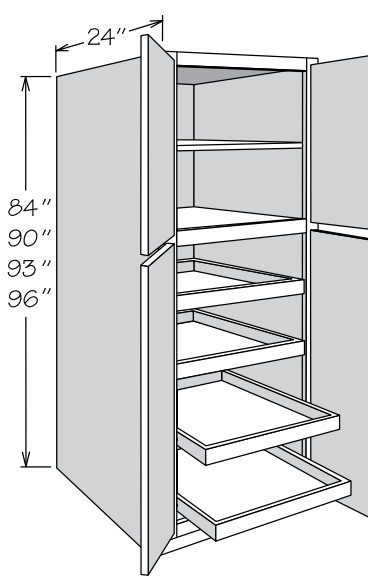

Utility Cabinet

24" Deep • 4 Butt Doors
With Deep Roll Out Trays

	Number Shelves Top Section	Number Deep Roll Out Trays
84" High	1	4
90" High	2	4
93" High	3	4
96" High	3	4

■ UT2424 X 84 4ROT BUTT	APC
■ UT3024 X 84 4ROT BUTT	FE
■ UT3624 X 84 4ROT BUTT	■ MI
	PE
	RD

- UT2424 X 90 4ROT BUTT
- UT3024 X 90 4ROT BUTT
- UT3624 X 90 4ROT BUTT
- UT2424 X 93 4ROT BUTT
- UT3024 X 93 4ROT BUTT
- UT3624 X 93 4ROT BUTT
- UT2424 X 96 4ROT BUTT
- UT3024 X 96 4ROT BUTT
- UT3624 X 96 4ROT BUTT

1. UT2424 X 84 4ROT BUTT SD
   - UT3024 X 84 4ROT BUTT SD
   - UT3624 X 84 4ROT BUTT SD
   - UT2424 X 90 4ROT BUTT SD
   - UT3024 X 90 4ROT BUTT SD
   - UT3624 X 90 4ROT BUTT SD
   - UT2424 X 93 4ROT BUTT SD
   - UT3024 X 93 4ROT BUTT SD
   - UT3624 X 93 4ROT BUTT SD
   - UT2424 X 96 4ROT BUTT SD
   - UT3024 X 96 4ROT BUTT SD
   - UT3624 X 96 4ROT BUTT SD
2. Full-depth adjustable shelves are 3/4" engineered wood and edge banded on front edge only
   - All shelving and Deep Roll Out Trays packaged separately for field installation
   - 4" inset toe kick assembly shipped inside 93" and 96" high cabinets - seam will be visible between toe kick box and side of cabinet