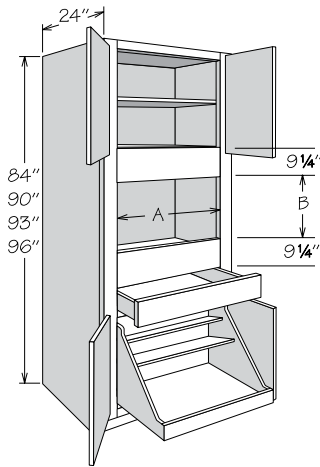

Single Oven Cabinet
4 Butt Doors • 1 Drawer
1 Pot & Pan Organizer

	Number Shelves
84" High	0
90" High	1
93" High	2
96" High	2

Cut Out Dimensions	A		B	
	Actual	Max.	Actual	Max.
OVS2784 BUTT 1DWR BPPO	20 3/4"	25"	16 1/8"	31 3/8"
OVS3084 BUTT 1DWR BPPO	23 3/4"	28"	16 1/8"	31 3/8"
OVS3384 BUTT 1DWR BPPO	26 3/4"	31"	16 1/8"	31 3/8"
OVS2790 BUTT 1DWR BPPO	20 3/4"	25"	15 3/4"	31"
OVS3090 BUTT 1DWR BPPO	23 3/4"	28"	15 3/4"	31"
OVS3390 BUTT 1DWR BPPO	26 3/4"	31"	15 3/4"	31"
OVS2793 BUTT 1DWR BPPO	20 3/4"	25"	16 1/8"	31 3/8"
OVS3093 BUTT 1DWR BPPO	23 3/4"	28"	16 1/8"	31 3/8"
OVS3393 BUTT 1DWR BPPO	26 3/4"	31"	16 1/8"	31 3/8"
OVS2796 BUTT 1DWR BPPO	20 3/4"	25"	16 1/8"	31 3/8"
OVS3096 BUTT 1DWR BPPO	23 3/4"	28"	16 1/8"	31 3/8"
OVS3396 BUTT 1DWR BPPO	26 3/4"	31"	16 1/8"	31 3/8"

OVS2784 BUTT 1DWR BPPO	APC
OVS3084 BUTT 1DWR BPPO	FE
OVS3384 BUTT 1DWR BPPO	PE
OVS2790 BUTT 1DWR BPPO	
OVS3090 BUTT 1DWR BPPO	
OVS3390 BUTT 1DWR BPPO	
OVS2793 BUTT 1DWR BPPO	
OVS3093 BUTT 1DWR BPPO	
OVS3393 BUTT 1DWR BPPO	
OVS2796 BUTT 1DWR BPPO	
OVS3096 BUTT 1DWR BPPO	
OVS3396 BUTT 1DWR BPPO	

- Order Oven Support Shelf (OSS__) separately
- One standard drawer
- Organizer in natural finish solid wood and wood veneer construction
- Organizer top shelf measures 6 1/16" deep
- Organizer middle shelf measures 9 3/4" deep
- Refer to appliance manufacturer's specifications for adequate clearances and required installation materials
- Heat Shield Kit (HSK) recommended for Thermofoil door styles