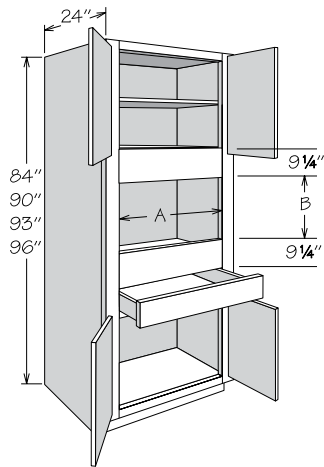

Single Oven Cabinet
4 Butt Doors • 1 Drawer

	Number Shelves
84" High	0
90" High	1
93" High	2
96" High	2

Cut Out Dimensions	A		B	
	Actual	Max.	Actual	Max.
OVS2784 BUTT 1DWR	20 3/4"	25"	16 1/8"	31 3/8"
OVS3084 BUTT 1DWR	23 3/4"	28"	16 1/8"	31 3/8"
OVS3384 BUTT 1DWR	26 3/4"	31"	16 1/8"	31 3/8"
OVS2790 AS BUTT 1DWR	20 3/4"	25"	15 3/4"	31"
OVS3090 AS BUTT 1DWR	23 3/4"	28"	15 3/4"	31"
OVS3390 AS BUTT 1DWR	26 3/4"	31"	15 3/4"	31"
OVS2793 AS BUTT 1DWR	20 3/4"	25"	16 1/8"	31 3/8"
OVS3093 AS BUTT 1DWR	23 3/4"	28"	16 1/8"	31 3/8"
OVS3393 AS BUTT 1DWR	26 3/4"	31"	16 1/8"	31 3/8"
OVS2796 AS BUTT 1DWR	20 3/4"	25"	16 1/8"	31 3/8"
OVS3096 AS BUTT 1DWR	23 3/4"	28"	16 1/8"	31 3/8"
OVS3396 AS BUTT 1DWR	26 3/4"	31"	16 1/8"	31 3/8"

OVS2784 BUTT 1DWR	APC
OVS3084 BUTT 1DWR	CFO
OVS3384 BUTT 1DWR	FE
	PE
	RD
OVS2790 AS BUTT 1DWR	
OVS3090 AS BUTT 1DWR	
OVS3390 AS BUTT 1DWR	
OVS2793 AS BUTT 1DWR	
OVS3093 AS BUTT 1DWR	
OVS3393 AS BUTT 1DWR	
OVS2796 AS BUTT 1DWR	
OVS3096 AS BUTT 1DWR	
OVS3396 AS BUTT 1DWR	

- Order Oven Support Shelf (OSS__) separately
- One standard drawer
- Refer to appliance manufacturer's specifications for adequate clearances and required installation materials
- Heat Shield Kit (HSK) recommended for Thermofoil door styles