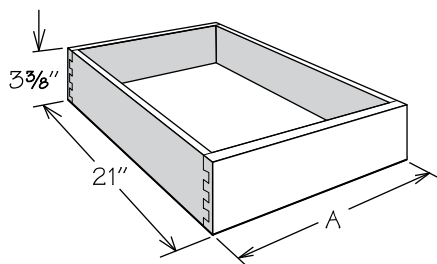

Tall Cabinet

Deep Roll Out Tray Kit
4 Pack Deep Roll Out Tray Kit

	A
DROT12	7 3/4"
DROT15	10 3/4"
DROT18	13 3/4"
DROT24	19 3/4"
DROT30	25 3/4"
DROT36	31 3/4"

Deep Roll Out Tray Kit

- DROT12
- DROT15
- DROT18
- DROT24
- DROT30
- DROT36

4 Pack Deep Roll Out Tray Kit

- DROT12-4K
- DROT15-4K
- DROT18-4K
- DROT24-4K
- DROT30-4K
- DROT36-4K

- Field installation accessory
- Natural finish dovetail drawer with MDF bottom
- Includes Deep Roll Out Tray, all glide hardware and installation instructions

RD