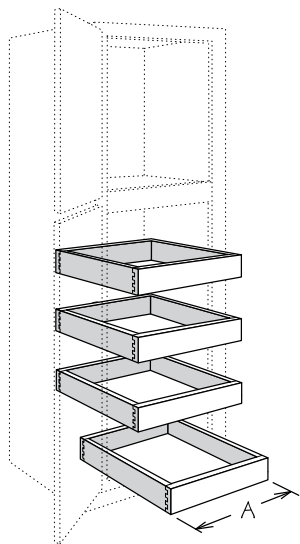

Tall Cabinet

Deep Roll Out Tray Kit
4 Pack Deep Roll Out Tray Kit

	A
DROT12	7 3/4"
DROT15	10 3/4"
DROT18	13 3/4"
DROT24	19 3/4"
DROT30	25 3/4"
DROT36	31 3/4"

Deep Roll Out Tray Kit

- DROT12
- DROT15
- DROT18
- DROT24
- DROT30
- DROT36

4 Pack Deep Roll Out Tray Kit

- DROT12-4K
- DROT15-4K
- DROT18-4K
- DROT24-4K
- DROT30-4K
- DROT36-4K

- Field installation accessory
- Natural finish dovetail drawer with MDF bottom
- Includes Deep Roll Out Tray, all glide hardware and installation instructions

RD