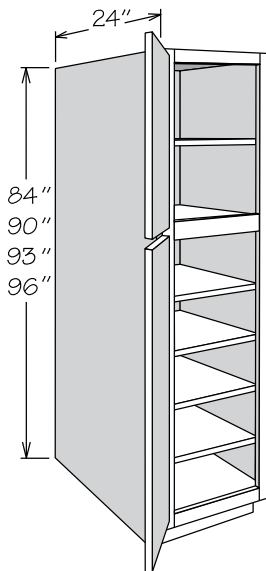

Utility Cabinet

24" Deep • 2 Doors
With Adjustable Shelves

	Number Shelves Top Section	Number Shelves Lower Section
84" High	1	4
90" High	2	4
93" High	3	4
96" High	3	4

- UT1224 X 84 AS
- UT1524 X 84 AS
- UT1824 X 84 AS
- UT1524 X 90 AS
- UT1824 X 90 AS
- UT1524 X 93 AS
- UT1824 X 93 AS
- UT1524 X 96 AS
- UT1824 X 96 AS

- UT1224 X 84 AS SD
- UT1524 X 84 AS SD
- UT1824 X 84 AS SD
- UT1524 X 90 AS SD
- UT1824 X 90 AS SD
- UT1524 X 93 AS SD
- UT1824 X 93 AS SD
- UT1524 X 96 AS SD
- UT1824 X 96 AS SD

- Full-depth adjustable shelves are 3/4" engineered wood and edge banded on front edge only
- All shelving packaged separately for field installation
- 4" inset toe kick assembly shipped inside 93" and 96" high cabinets - seam will be visible between toe kick box and side of cabinet

APC
FE
■ MI
PE
RD