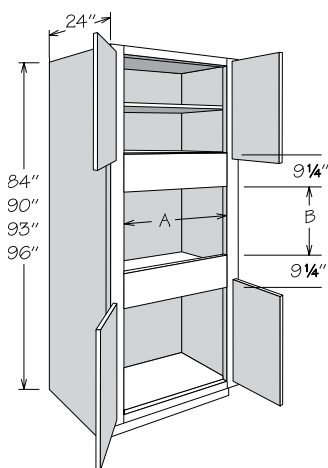

Single Oven Cabinet
4 Butt Doors

	Number Shelves	
84" High	0	
90" High	1	
93" High	2	
96" High	2	

Cut Out Dimensions	A		B	
	Actual	A Max.	Actual	B Max.
OVS2784 BUTT	20 3/4"	25"	22 1/8"	37 3/8"
OVS3084 BUTT	23 3/4"	28"	22 1/8"	37 3/8"
OVS3384 BUTT	26 3/4"	31"	22 1/8"	37 3/8"
OVS2790 AS BUTT	20 3/4"	25"	21 3/4"	37"
OVS3090 AS BUTT	23 3/4"	28"	21 3/4"	37"
OVS3390 AS BUTT	26 3/4"	31"	21 3/4"	37"
OVS2793 AS BUTT	20 3/4"	25"	22 1/8"	37 3/8"
OVS3093 AS BUTT	23 3/4"	28"	22 1/8"	37 3/8"
OVS3393 AS BUTT	26 3/4"	31"	22 1/8"	37 3/8"
OVS2796 AS BUTT	20 3/4"	25"	22 1/8"	37 3/8"
OVS3096 AS BUTT	23 3/4"	28"	22 1/8"	37 3/8"
OVS3396 AS BUTT	26 3/4"	31"	22 1/8"	37 3/8"

OVS2784 BUTT	APC
OVS3084 BUTT	CFO
OVS3384 BUTT	FE
OVS2790 AS BUTT	PE
OVS3090 AS BUTT	RD
OVS3390 AS BUTT	
OVS2793 AS BUTT	
OVS3093 AS BUTT	
OVS3393 AS BUTT	
OVS2796 AS BUTT	
OVS3096 AS BUTT	
OVS3396 AS BUTT	

- Order Oven Support Shelf (OSS_) separately
- Refer to appliance manufacturer's specifications for adequate clearances and required installation materials
- Heat Shield Kit (HSK) recommended for Thermofoil door styles