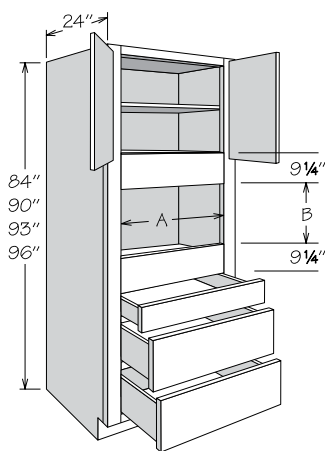

Single Oven Cabinet

2 Butt Doors • 3 Drawers

Number Shelves

84" High	0
90" High	1
93" High	2
96" High	2

Cut Out Dimensions	A		B	
	Actual	Max.	Actual	Max.
OVS2784 BUTT 3DWR	20 3/4"	25"	16 1/8"	31 3/8"
OVS3084 BUTT 3DWR	23 3/4"	28"	16 1/8"	31 3/8"
OVS3384 BUTT 3DWR	26 3/4"	31"	16 1/8"	31 3/8"
OVS2790 AS BUTT 3DWR	20 3/4"	25"	15 3/4"	31"
OVS3090 AS BUTT 3DWR	23 3/4"	28"	15 3/4"	31"
OVS3390 AS BUTT 3DWR	26 3/4"	31"	15 3/4"	31"
OVS2793 AS BUTT 3DWR	20 3/4"	25"	16 1/8"	31 3/8"
OVS3093 AS BUTT 3DWR	23 3/4"	28"	16 1/8"	31 3/8"
OVS3393 AS BUTT 3DWR	26 3/4"	31"	16 1/8"	31 3/8"
OVS2796 AS BUTT 3DWR	20 3/4"	25"	16 1/8"	31 3/8"
OVS3096 AS BUTT 3DWR	23 3/4"	28"	16 1/8"	31 3/8"
OVS3396 AS BUTT 3DWR	26 3/4"	31"	16 1/8"	31 3/8"

- OVS2784 BUTT 3DWR
- OVS3084 BUTT 3DWR
- OVS3384 BUTT 3DWR
- OVS2790 AS BUTT 3DWR
- OVS3090 AS BUTT 3DWR
- OVS3390 AS BUTT 3DWR
- OVS2793 AS BUTT 3DWR
- OVS3093 AS BUTT 3DWR
- OVS3393 AS BUTT 3DWR
- OVS2796 AS BUTT 3DWR
- OVS3096 AS BUTT 3DWR
- OVS3396 AS BUTT 3DWR

APC
CFO
FE
PE
RD

- Order Oven Support Shelf (OSS_) separately
- One standard and two large drawers
- Refer to appliance manufacturer's specifications for adequate clearances and required installation materials
- Heat Shield Kit (HSK) recommended for Thermofoil door styles