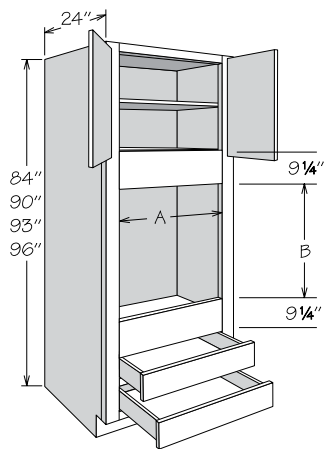

Double Oven Cabinet
2 Butt Doors • 2 Drawers

Number Shelves

84" High	0
90" High	1
93" High	2
96" High	2

Cut Out Dimensions	A		B	
	Actual	Max.	Actual	Max.
OVD2784 BUTT 2DWR	20 3/4"	25"	33"	48 1/4"
OVD3084 BUTT 2DWR	23 3/4"	28"	33"	48 1/4"
OVD3384 BUTT 2DWR	26 3/4"	31"	33"	48 1/4"
OVD2790 AS BUTT 2DWR	20 3/4"	25"	32 5/8"	47 7/8"
OVD3090 AS BUTT 2DWR	23 3/4"	28"	32 5/8"	47 7/8"
OVD3390 AS BUTT 2DWR	26 3/4"	31"	32 5/8"	47 7/8"
OVD2793 AS BUTT 2DWR	20 3/4"	25"	33"	48 1/4"
OVD3093 AS BUTT 2DWR	23 3/4"	28"	33"	48 1/4"
OVD3393 AS BUTT 2DWR	26 3/4"	31"	33"	48 1/4"
OVD2796 AS BUTT 2DWR	20 3/4"	25"	33"	48 1/4"
OVD3096 AS BUTT 2DWR	23 3/4"	28"	33"	48 1/4"
OVD3396 AS BUTT 2DWR	26 3/4"	31"	33"	48 1/4"

OVD2784 BUTT 2DWR	APC
OVD3084 BUTT 2DWR	CFO
OVD3384 BUTT 2DWR	FE
OVD2790 AS BUTT 2DWR	RD
OVD3090 AS BUTT 2DWR	
OVD3390 AS BUTT 2DWR	
OVD2793 AS BUTT 2DWR	
OVD3093 AS BUTT 2DWR	
OVD3393 AS BUTT 2DWR	
OVD2796 AS BUTT 2DWR	
OVD3096 AS BUTT 2DWR	
OVD3396 AS BUTT 2DWR	

- Two standard drawers
- Oven Support Shelf recommended - order separately
- Refer to appliance manufacturer's specifications for adequate clearances and required installation materials