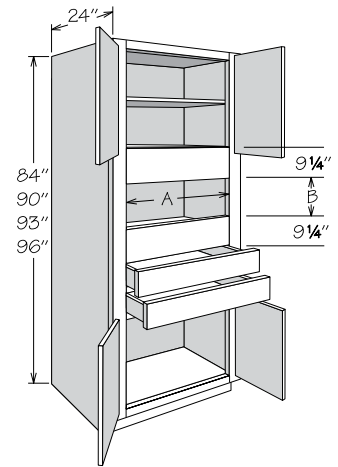

Single Oven Cabinet
4 Butt Doors • 2 Drawers

	Number Shelves
84" High	0
90" High	1
93" High	2
96" High	2

Cut Out Dimensions	A		B	
	Actual	Max.	Actual	Max.
OVS2784 BUTT 2DWR	20 3/4"	25"	10 1/8"	25 3/8"
OVS3084 BUTT 2DWR	23 3/4"	28"	10 1/8"	25 3/8"
OVS3384 BUTT 2DWR	26 3/4"	31"	10 1/8"	25 3/8"
OVS2790 AS BUTT 2DWR	20 3/4"	25"	9 3/4"	25"
OVS3090 AS BUTT 2DWR	23 3/4"	28"	9 3/4"	25"
OVS3390 AS BUTT 2DWR	26 3/4"	31"	9 3/4"	25"
OVS2793 AS BUTT 2DWR	20 3/4"	25"	10 1/8"	25 3/8"
OVS3093 AS BUTT 2DWR	23 3/4"	28"	10 1/8"	25 3/8"
OVS3393 AS BUTT 2DWR	26 3/4"	31"	10 1/8"	25 3/8"
OVS2796 AS BUTT 2DWR	20 3/4"	25"	10 1/8"	25 3/8"
OVS3096 AS BUTT 2DWR	23 3/4"	28"	10 1/8"	25 3/8"
OVS3396 AS BUTT 2DWR	26 3/4"	31"	10 1/8"	25 3/8"

OVS2784 BUTT 2DWR	APC
OVS3084 BUTT 2DWR	CFO
OVS3384 BUTT 2DWR	FE
	PE
	RD
OVS2790 AS BUTT 2DWR	
OVS3090 AS BUTT 2DWR	
OVS3390 AS BUTT 2DWR	
OVS2793 AS BUTT 2DWR	
OVS3093 AS BUTT 2DWR	
OVS3393 AS BUTT 2DWR	
OVS2796 AS BUTT 2DWR	
OVS3096 AS BUTT 2DWR	
OVS3396 AS BUTT 2DWR	

- Order Oven Support Shelf (OSS__) separately
- Two standard drawers
- Refer to appliance manufacturer's specifications for adequate clearances and required installation materials
- Heat Shield Kit (HSK) recommended for Thermofoil door styles