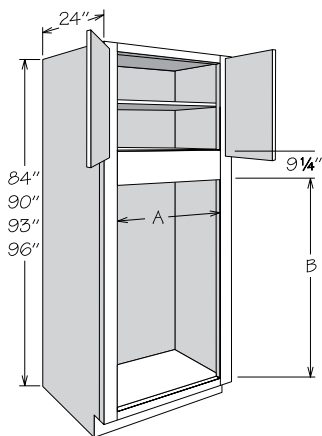

Double Oven Cabinet
2 Butt Doors • No Drawer

Number Shelves

84" High	0
90" High	1
93" High	2
96" High	2

Cut Out Dimensions	A		B	
	Actual	Max.	Actual	Max.
OVD2784 BUTT NDWR	20 3/4"	25"	52 5/8"	60 1/4"
OVD3084 BUTT NDWR	23 3/4"	28"	52 5/8"	60 1/4"
OVD3384 BUTT NDWR	26 3/4"	31"	52 5/8"	60 1/4"
OVD2790 AS BUTT NDWR	20 3/4"	25"	52 1/4"	59 7/8"
OVD3090 AS BUTT NDWR	23 3/4"	28"	52 1/4"	59 7/8"
OVD3390 AS BUTT NDWR	26 3/4"	31"	52 1/4"	59 7/8"
OVD2793 AS BUTT NDWR	20 3/4"	25"	52 5/8"	60 1/4"
OVD3093 AS BUTT NDWR	23 3/4"	28"	52 5/8"	60 1/4"
OVD3393 AS BUTT NDWR	26 3/4"	31"	52 5/8"	60 1/4"
OVD2796 AS BUTT NDWR	20 3/4"	25"	52 5/8"	60 1/4"
OVD3096 AS BUTT NDWR	23 3/4"	28"	52 5/8"	60 1/4"
OVD3396 AS BUTT NDWR	26 3/4"	31"	52 5/8"	60 1/4"

OVD2784 BUTT NDWR	APC
OVD3084 BUTT NDWR	CFO
OVD3384 BUTT NDWR	FE
	RD
OVD2790 AS BUTT NDWR	
OVD3090 AS BUTT NDWR	
OVD3390 AS BUTT NDWR	
OVD2793 AS BUTT NDWR	
OVD3093 AS BUTT NDWR	
OVD3393 AS BUTT NDWR	
OVD2796 AS BUTT NDWR	
OVD3096 AS BUTT NDWR	
OVD3396 AS BUTT NDWR	

- No drawer
- Oven Support Shelf recommended - order separately
- Refer to appliance manufacturer's specifications for adequate clearances and required installation materials