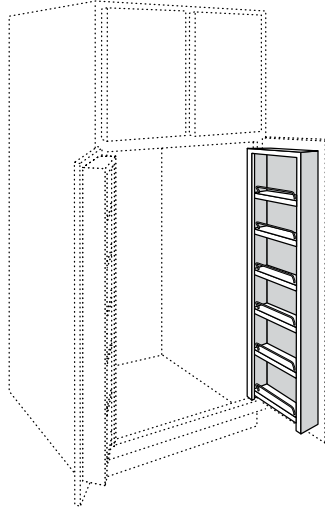

Pantry Door Shelf Kit

PDSK18

- Field installation accessory
- For use inside UT3624 X __ BUTT
- Order each door unit separately
- Can be used with PCSK36 and/or PSK36
- Natural finish unit features one fixed and five adjustable shelves with chrome rail
- Overall dimensions:
  12" wide x 45" high x 4" deep
- Not recommended for cabinets with Reduced Depth
- Minimum filler width of 4 1/2" recommended for installation of a cabinet with this accessory next to deeper adjacent objects including cabinets, walls, appliances and countertops