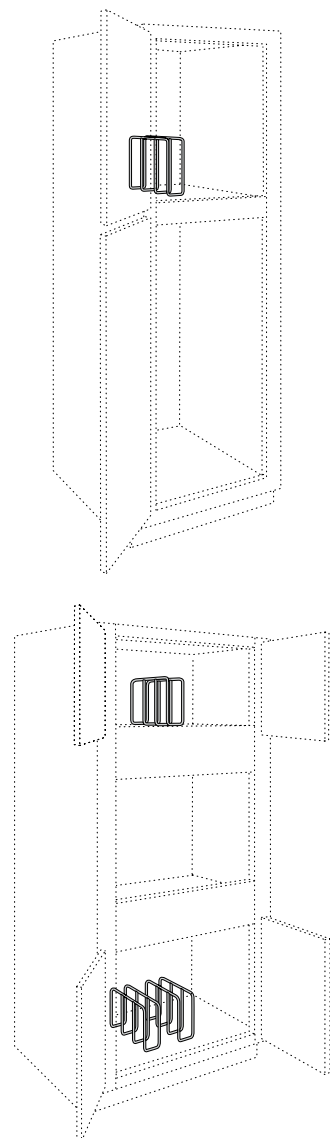

Cabinet Tray Divider

TD3

- Field installation accessory
- Chrome finish
- Mounting hardware included
- Overall dimensions: 2 7/8" wide x 9 15/16" high x 11 3/4" deep
- Order Cabinet Tray Dividers individually
- For use in any 24" deep cabinet or Reduced Depth cabinet to RD-14"