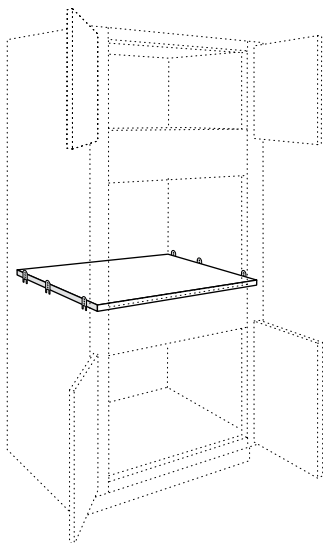

OSS27
OSS30
OSS33

- Features 3/4" unfinished engineered wood shelf and six mounting clips with screws
- Will support up to 300 lbs when installed per included installation instructions
- Refer to appliance manufacturer's specifications for adequate clearances and required installation materials