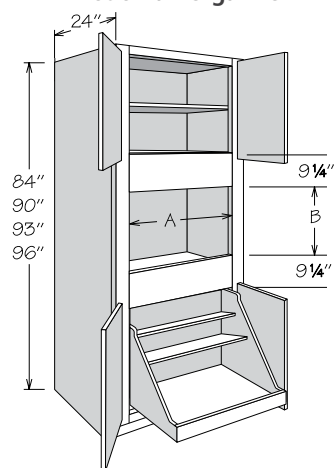

Single Oven Cabinet
4 Butt Doors
1 Pot & Pan Organizer

	Number Shelves	
84" High	0	
90" High	1	
93" High	2	
96" High	2	

Cut Out Dimensions	A		B	
	Actual	A Max.	Actual	B Max.
OVS2784 BUTT BPPO	20 3/4"	25"	22 1/8"	37 3/8"
OVS3084 BUTT BPPO	23 3/4"	28"	22 1/8"	37 3/8"
OVS3384 BUTT BPPO	26 3/4"	31"	22 1/8"	37 3/8"
OVS2790 BUTT BPPO	20 3/4"	25"	21 3/4"	37"
OVS3090 BUTT BPPO	23 3/4"	28"	21 3/4"	37"
OVS3390 BUTT BPPO	26 3/4"	31"	21 3/4"	37"
OVS2793 BUTT BPPO	20 3/4"	25"	22 1/8"	37 3/8"
OVS3093 BUTT BPPO	23 3/4"	28"	22 1/8"	37 3/8"
OVS3393 BUTT BPPO	26 3/4"	31"	22 1/8"	37 3/8"
OVS2796 BUTT BPPO	20 3/4"	25"	22 1/8"	37 3/8"
OVS3096 BUTT BPPO	23 3/4"	28"	22 1/8"	37 3/8"
OVS3396 BUTT BPPO	26 3/4"	31"	22 1/8"	37 3/8"

OVS2784 BUTT BPPO	APC
OVS3084 BUTT BPPO	FE
OVS3384 BUTT BPPO	PE
OVS2790 BUTT BPPO	
OVS3090 BUTT BPPO	
OVS3390 BUTT BPPO	
OVS2793 BUTT BPPO	
OVS3093 BUTT BPPO	
OVS3393 BUTT BPPO	
OVS2796 BUTT BPPO	
OVS3096 BUTT BPPO	
OVS3396 BUTT BPPO	

- Order Oven Support Shelf (OSS_) separately
- Organizer in natural finish solid wood and wood veneer construction
- Organizer top shelf measures 6 7/16" deep
- Organizer middle shelf measures 9 3/4" deep
- Refer to appliance manufacturer's specifications for adequate clearances and required installation materials
- Heat Shield Kit (HSK) recommended for Thermofoil door styles