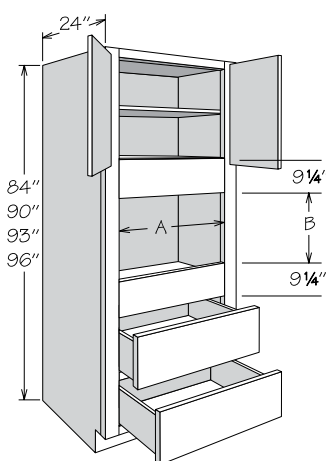

Single Oven Cabinet

2 Butt Doors • 2 Large Drawers

Number Shelves

84" High	0
90" High	1
93" High	2
96" High	2

Cut Out Dimensions	A		B	
	Actual	Max.	Actual	Max.
OVS2784 BUTT 2DDWR	20 3/4"	25"	22 1/8"	37 3/8"
OVS3084 BUTT 2DDWR	23 3/4"	28"	22 1/8"	37 3/8"
OVS3384 BUTT 2DDWR	26 3/4"	31"	22 1/8"	37 3/8"
OVS2790 AS BUTT 2DDWR	20 3/4"	25"	21 3/4"	37"
OVS3090 AS BUTT 2DDWR	23 3/4"	28"	21 3/4"	37"
OVS3390 AS BUTT 2DDWR	26 3/4"	31"	21 3/4"	37"
OVS2793 AS BUTT 2DDWR	20 3/4"	25"	22 1/8"	37 3/8"
OVS3093 AS BUTT 2DDWR	23 3/4"	28"	22 1/8"	37 3/8"
OVS3393 AS BUTT 2DDWR	26 3/4"	31"	22 1/8"	37 3/8"
OVS2796 AS BUTT 2DDWR	20 3/4"	25"	22 1/8"	37 3/8"
OVS3096 AS BUTT 2DDWR	23 3/4"	28"	22 1/8"	37 3/8"
OVS3396 AS BUTT 2DDWR	26 3/4"	31"	22 1/8"	37 3/8"

- OVS2784 BUTT 2DDWR
- OVS3084 BUTT 2DDWR
- OVS3384 BUTT 2DDWR
- OVS2790 AS BUTT 2DDWR
- OVS3090 AS BUTT 2DDWR
- OVS3390 AS BUTT 2DDWR
- OVS2793 AS BUTT 2DDWR
- OVS3093 AS BUTT 2DDWR
- OVS3393 AS BUTT 2DDWR
- OVS2796 AS BUTT 2DDWR
- OVS3096 AS BUTT 2DDWR
- OVS3396 AS BUTT 2DDWR

APC
CFO
FE
PE
RD

- Order Oven Support Shelf (OSS_) separately
- Two large drawers
- Refer to appliance manufacturer's specifications for adequate clearances and required installation materials
- Heat Shield Kit (HSK) recommended for Thermofoil door styles