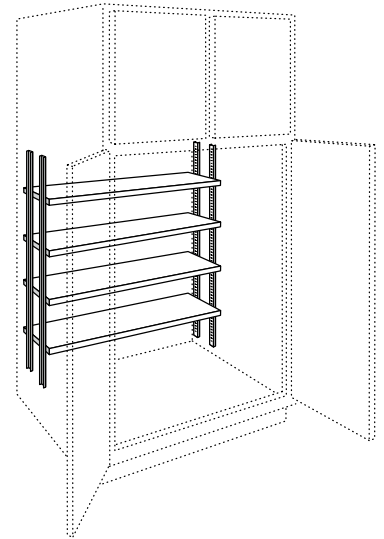

Utility Cabinet Shelf & Pilaster Kit

PSK36

APC
RD

- Field installation accessory
- Kit features four 9" deep shelves edge banded on front edge only, four 36" zinc pilasters, screws and installation instructions
- For use inside UT3624 X __ BUTT
- Field trimmable for use inside UT1824
- Can be used with PCSK36 and/or PDSK18