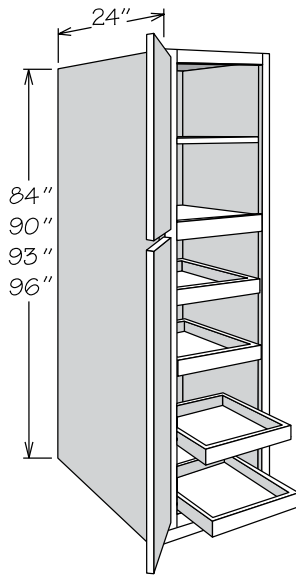

Utility Cabinet

24" Deep • 2 Doors
With Deep Roll Out Trays

	Number Shelves Top Section	Number Deep Roll Out Trays
84" High	1	4
90" High	2	4
93" High	3	4
96" High	3	4

■ UT1224 X 84 4ROT	APC
■ UT1524 X 84 4ROT	FE
■ UT1824 X 84 4ROT	■ MI
	PE
	RD

- UT1524 X 90 4ROT
- UT1824 X 90 4ROT
- UT1524 X 93 4ROT
- UT1824 X 93 4ROT
- UT1524 X 96 4ROT
- UT1824 X 96 4ROT

1. UT1224 X 84 4ROT SD
   - UT1524 X 84 4ROT SD
   - UT1824 X 84 4ROT SD
   - UT1524 X 90 4ROT SD
   - UT1824 X 90 4ROT SD
   - UT1524 X 93 4ROT SD
   - UT1824 X 93 4ROT SD
   - UT1524 X 96 4ROT SD
   - UT1824 X 96 4ROT SD
2. Full-depth adjustable shelves are 3/4" engineered wood and edge banded on front edge only
   - All shelving and Deep Roll Out Trays packaged separately for field installation
   - 4" inset toe kick assembly shipped inside 93" and 96" high cabinets - seam will be visible between toe kick box and side of cabinet