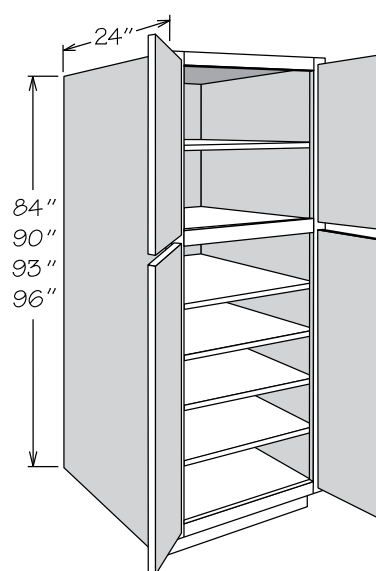

Utility Cabinet

24" Deep • 4 Butt Doors
With Adjustable Shelves

	Number Shelves Top Section	Number Shelves Lower Section
84" High	1	4
90" High	2	4
93" High	3	4
96" High	3	4

- UT2424 X 84 AS BUTT
- UT3024 X 84 AS BUTT
- UT3624 X 84 AS BUTT
- UT2424 X 90 AS BUTT
- UT3024 X 90 AS BUTT
- UT3624 X 90 AS BUTT
- UT2424 X 93 AS BUTT
- UT3024 X 93 AS BUTT
- UT3624 X 93 AS BUTT
- UT2424 X 96 AS BUTT
- UT3024 X 96 AS BUTT
- UT3624 X 96 AS BUTT

- UT2424 X 84 AS BUTT SD
- UT3024 X 84 AS BUTT SD
- UT3624 X 84 AS BUTT SD
- UT2424 X 90 AS BUTT SD
- UT3024 X 90 AS BUTT SD
- UT3624 X 90 AS BUTT SD
- UT2424 X 93 AS BUTT SD
- UT3024 X 93 AS BUTT SD
- UT3624 X 93 AS BUTT SD
- UT2424 X 96 AS BUTT SD
- UT3024 X 96 AS BUTT SD
- UT3624 X 96 AS BUTT SD

- Full-depth adjustable shelves are 3/4" engineered wood and edge banded on front edge only
- All shelving packaged separately for field installation
- 4" inset toe kick assembly shipped inside 93" and 96" high cabinets - seam will be visible between toe kick box and side of cabinet

APC
FE
■ MI
PE
RD