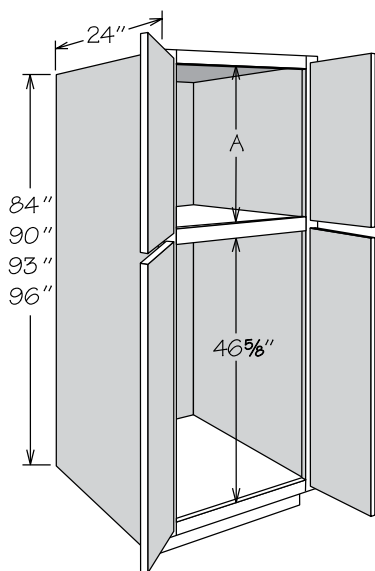

Utility Cabinet

24" Deep • 4 Butt Doors
No Shelves

	A
84" High	26 1/8"
90" High	32 7/8"
93" High	35 7/8"
96" High	38 7/8"

- UT2424 X 84 BUTT
- UT3024 X 84 BUTT
- UT3624 X 84 BUTT
- UT2424 X 90 BUTT
- UT3024 X 90 BUTT
- UT3624 X 90 BUTT
- UT2424 X 93 BUTT
- UT3024 X 93 BUTT
- UT3624 X 93 BUTT
- UT2424 X 96 BUTT
- UT3024 X 96 BUTT
- UT3624 X 96 BUTT

- UT2424 X 84 BUTT SD
- UT3024 X 84 BUTT SD
- UT3624 X 84 BUTT SD
- UT2424 X 90 BUTT SD
- UT3024 X 90 BUTT SD
- UT3624 X 90 BUTT SD
- UT2424 X 93 BUTT SD
- UT3024 X 93 BUTT SD
- UT3624 X 93 BUTT SD
- UT2424 X 96 BUTT SD
- UT3024 X 96 BUTT SD
- UT3624 X 96 BUTT SD

- Shelving and optional interior accessories may be ordered separately – refer to Utility Cabinet Accessories for details
- Cabinet backs are pre-drilled to accept up to four Deep Roll Out Trays in lower section
- 4" inset toe kick assembly shipped inside 93" and 96" high cabinets - seam will be visible between toe kick box and side of cabinet

APC
CFO
FE
■ MI
PE
RD