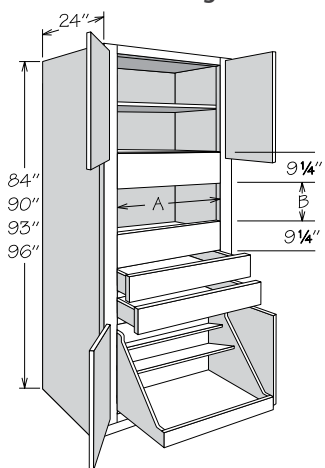

Single Oven Cabinet

4 Butt Doors • 2 Drawers
1 Pot & Pan Organizer

Number Shelves

84" High	0
90" High	1
93" High	2
96" High	2

Cut Out Dimensions	A		B	
	Actual	Max.	Actual	Max.
OVS2784 BUTT 2DWR BPPO	20 3/4"	25"	10 1/8"	25 3/8"
OVS3084 BUTT 2DWR BPPO	23 3/4"	28"	10 1/8"	25 3/8"
OVS3384 BUTT 2DWR BPPO	26 3/4"	31"	10 1/8"	25 3/8"
OVS2790 BUTT 2DWR BPPO	20 3/4"	25"	9 3/4"	25"
OVS3090 BUTT 2DWR BPPO	23 3/4"	28"	9 3/4"	25"
OVS3390 BUTT 2DWR BPPO	26 3/4"	31"	9 3/4"	25"
OVS2793 BUTT 2DWR BPPO	20 3/4"	25"	10 1/8"	25 3/8"
OVS3093 BUTT 2DWR BPPO	23 3/4"	28"	10 1/8"	25 3/8"
OVS3393 BUTT 2DWR BPPO	26 3/4"	31"	10 1/8"	25 3/8"
OVS2796 BUTT 2DWR BPPO	20 3/4"	25"	10 1/8"	25 3/8"
OVS3096 BUTT 2DWR BPPO	23 3/4"	28"	10 1/8"	25 3/8"
OVS3396 BUTT 2DWR BPPO	26 3/4"	31"	10 1/8"	25 3/8"

- OVS2784 BUTT 2DWR BPPO
- OVS3084 BUTT 2DWR BPPO
- OVS3384 BUTT 2DWR BPPO
- OVS2790 BUTT 2DWR BPPO
- OVS3090 BUTT 2DWR BPPO
- OVS3390 BUTT 2DWR BPPO
- OVS2793 BUTT 2DWR BPPO
- OVS3093 BUTT 2DWR BPPO
- OVS3393 BUTT 2DWR BPPO
- OVS2796 BUTT 2DWR BPPO
- OVS3096 BUTT 2DWR BPPO
- OVS3396 BUTT 2DWR BPPO

APC
FE
PE

- Order Oven Support Shelf (OSS_) separately
- Two standard drawers
- Organizer in natural finish solid wood and wood veneer construction
- Organizer top shelf measures 6 3/16" deep
- Organizer middle shelf measures 9 3/4" deep
- Refer to appliance manufacturer's specifications for adequate clearances and required installation materials
- Heat Shield Kit (HSK) recommended for Thermofoil door styles