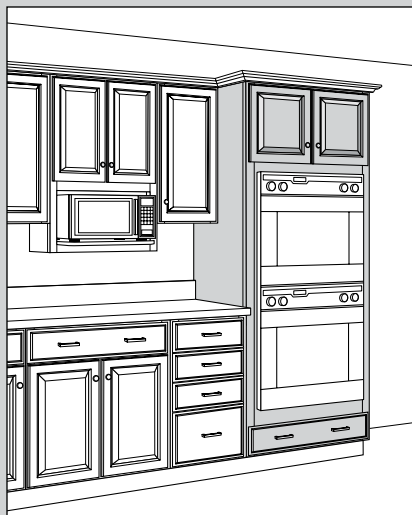

Oven Cabinets

Oven cabinets range in size from 27" to 33" wide, from 84" to 96" high and are 24" deep.

Inset toe kick construction requires BTK8 matching toe kick – must be ordered separately.

Oven cabinets have 3 1/8" wide stiles and face-mounted hinges. All oven cabinets feature a solid back.

Shelves are full-depth 3/4" engineered wood and edge banded on front edge only.

Shelves and accessories are packaged separately for field installation.

4" inset toe kick assembly shipped inside 93" and 96" high oven cabinets -- all 33" wide x 93" high oven toe kicks ship as two pieces.

See page 43 for Ceiling Height Requirements information.