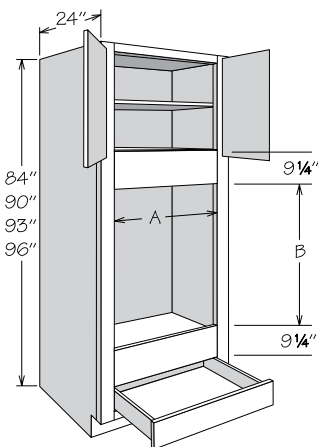

Double Oven Cabinet
2 Butt Doors • 1 Drawer

Number Shelves

84" High	0
90" High	1
93" High	2
96" High	2

Cut Out Dimensions	A		B	
	Actual	Max.	Actual	Max.
OVD2784 BUTT	20 3/4"	25"	39"	54 1/4"
OVD3084 BUTT	23 3/4"	28"	39"	54 1/4"
OVD3384 BUTT	26 3/4"	31"	39"	54 1/4"
OVD2790 AS BUTT	20 3/4"	25"	38 5/8"	53 7/8"
OVD3090 AS BUTT	23 3/4"	28"	38 5/8"	53 7/8"
OVD3390 AS BUTT	26 3/4"	31"	38 5/8"	53 7/8"
OVD2793 AS BUTT	20 3/4"	25"	39"	54 1/4"
OVD3093 AS BUTT	23 3/4"	28"	39"	54 1/4"
OVD3393 AS BUTT	26 3/4"	31"	39"	54 1/4"
OVD2796 AS BUTT	20 3/4"	25"	39"	54 1/4"
OVD3096 AS BUTT	23 3/4"	28"	39"	54 1/4"
OVD3396 AS BUTT	26 3/4"	31"	39"	54 1/4"

OVD2784 BUTT	APC
OVD3084 BUTT	CFO
OVD3384 BUTT	FE
	RD
OVD2790 AS BUTT	
OVD3090 AS BUTT	
OVD3390 AS BUTT	
OVD2793 AS BUTT	
OVD3093 AS BUTT	
OVD3393 AS BUTT	
OVD2796 AS BUTT	
OVD3096 AS BUTT	
OVD3396 AS BUTT	

- One standard drawer
- Oven Support Shelf recommended - order separately
- Refer to appliance manufacturer's specifications for adequate clearances and required installation materials