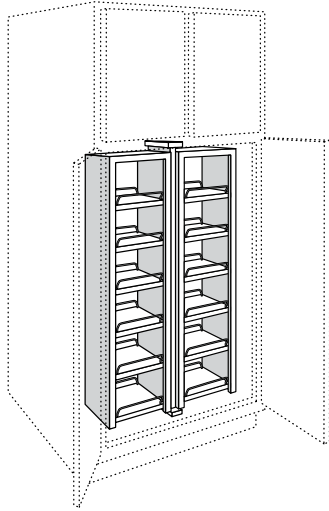

Pantry Swing Out Kit

PCSK36

- Field installation accessory
- For use inside UT3624 X __ BUTT
- Can be used with PDSK18 and/or PSK36
- Natural finish unit features two fixed and ten adjustable shelves with chrome rail
- Overall dimensions:
  25 3/4" wide x 45" high x 7 1/2" deep
- Not sized to fit cabinets with Reduced Depth
- Minimum filler width of 4 1/2" recommended for installation of a cabinet with this accessory next to deeper adjacent objects including cabinets, walls, appliances and countertops