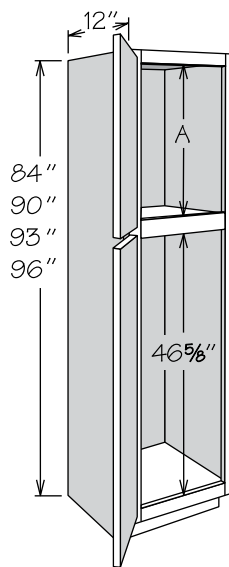

Utility Cabinet
12" Deep • 2 Doors
No Shelves

	A
84" High	26 1/8"
90" High	32 1/8"
93" High	35 1/8"
96" High	38 1/8"