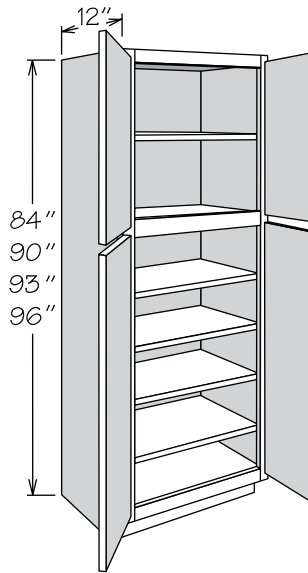

Utility Cabinet
12" Deep • 4 Butt Doors
With Adjustable Shelves

	Number Shelves Top Section	Number Shelves Lower Section
84" High	1	4
90" High	2	4
93" High	3	4
96" High	3	4

- UT2412 X 84 AS BUTT
- UT2412 X 90 AS BUTT
- UT2412 X 93 AS BUTT
- UT2412 X 96 AS BUTT

APC
FE
■ MI
PE
RD

- UT2412 X 84 AS BUTT SD
- UT2412 X 90 AS BUTT SD
- UT2412 X 93 AS BUTT SD
- UT2412 X 96 AS BUTT SD

- Full-depth adjustable shelves are 3/4" engineered wood and edge banded on front edge only
- All shelving packaged separately for field installation
- 4" inset toe kick assembly shipped inside 93" and 96" high cabinets - seam will be visible between toe kick box and side of cabinet