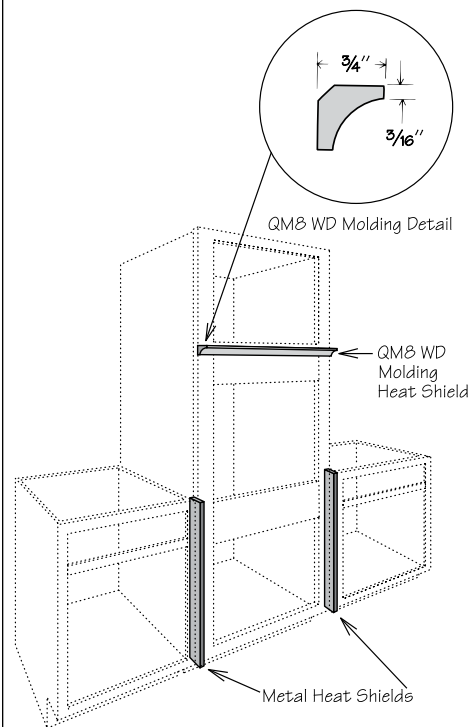

Heat Shield Kit

HSK

- Field installation accessory
- Available for Thermofoil door styles only
- Requires use as a heat shield for all Thermofoil door styles
- Protects doors and drawer fronts from adjacent heat source (built-in ovens, under counter ovens, drop-in or free-standing ranges)
- Kit features:
  - Two 1/8" metal heat shields finished to match cabinet exterior
  - One strip of QM8 WD molding shield finished to match cabinet exterior