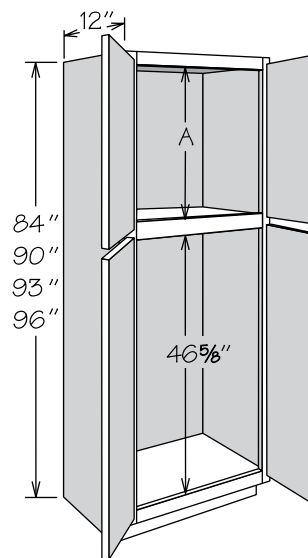

### Width

12" to 36"

### Height

84" to 96"

### 90

height  
in inches

See page 43 for Ceiling Height Requirements information.

Utility Cabinet  
12" Deep • 2 Doors  
No Shelves

	A
84" High	26 1/8"
90" High	32 1/8"
93" High	35 1/8"
96" High	38 1/8"

Utility Cabinet  
12" Deep • 4 Butt Doors  
No Shelves